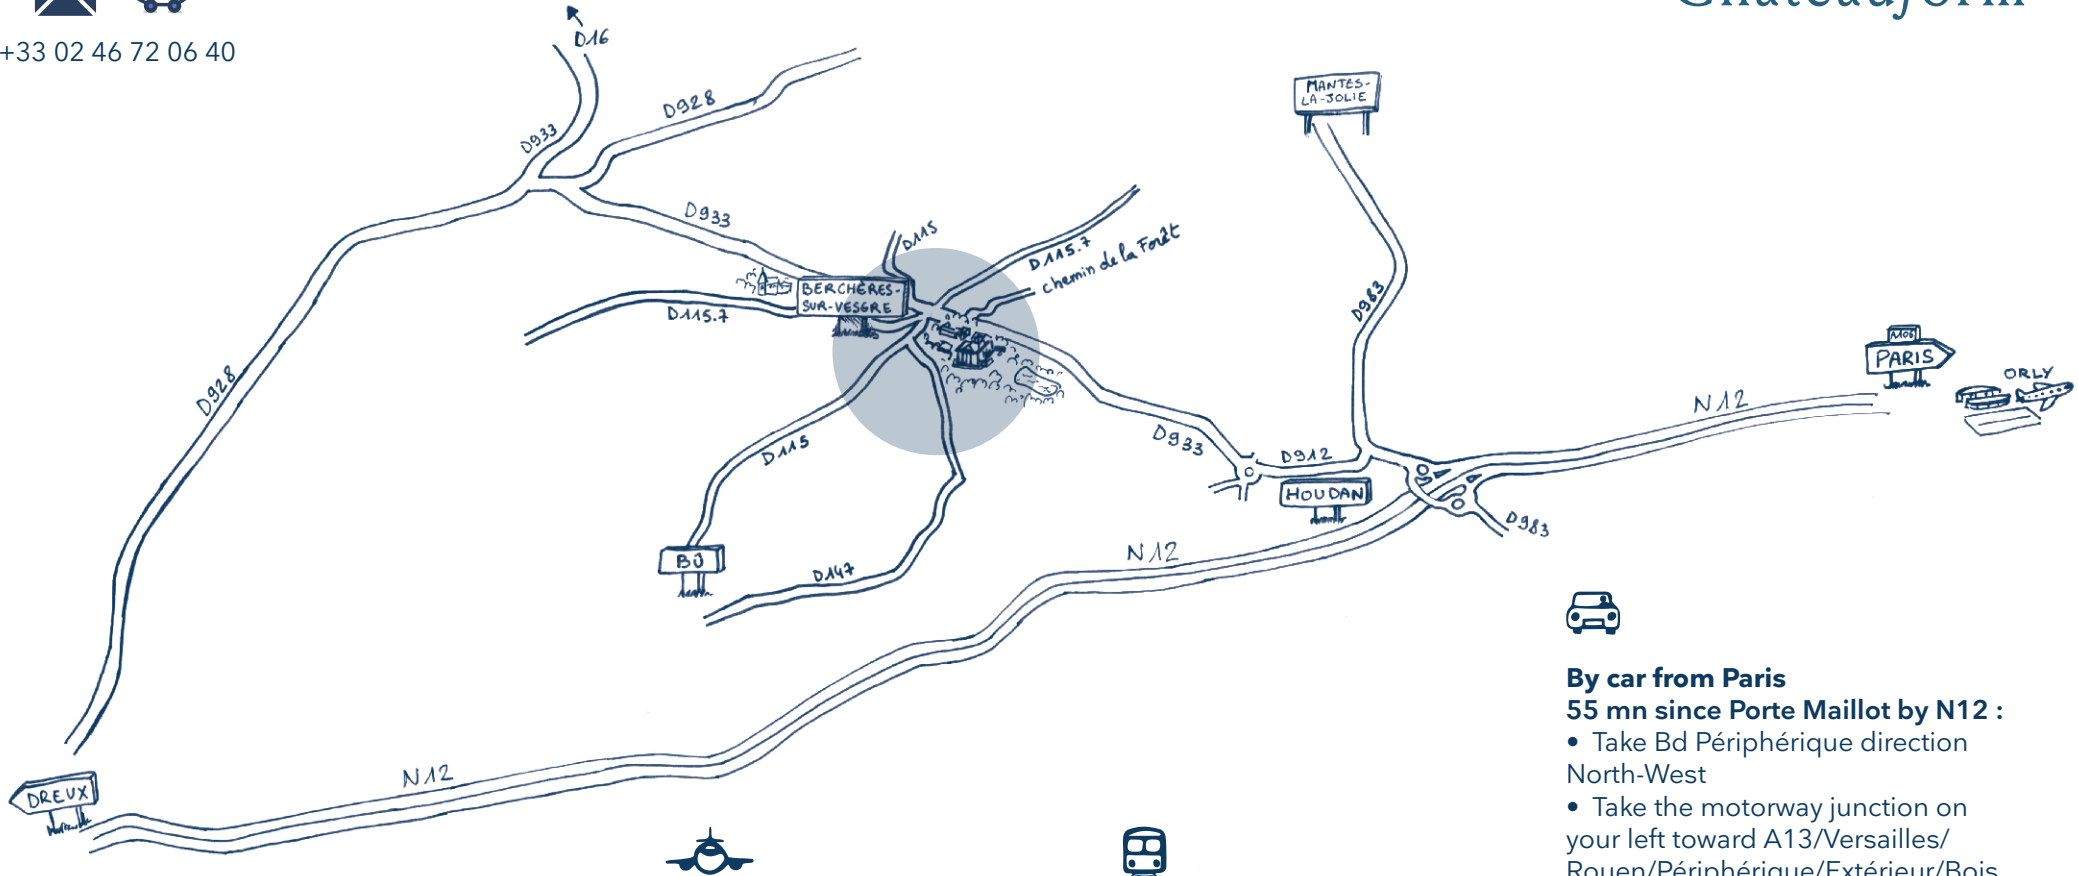

### GPS COORDINATES

Longitude : 1.547804649 East

Latitude : 48.83933812 North

#### Paris-Orly Airport in 55 mn :

- Take Avenue de Paris to the A106 in Paray-Vieille-Poste
- Follow A86 and N12 to the D912 in Maulette. Take the D983' exit and leave N12
- Follow D912 and D933 to your destination in Berchères-sur-Vesgre

#### Houdan train station in 8 km :

- Take the west direction on Rue Normande toward Rue Saint-Mathieu/D933
- Take right on Rue Saint-Mathieu/D933
- Continue to follow D933...
- Your destination will be on your left

### By car from Paris