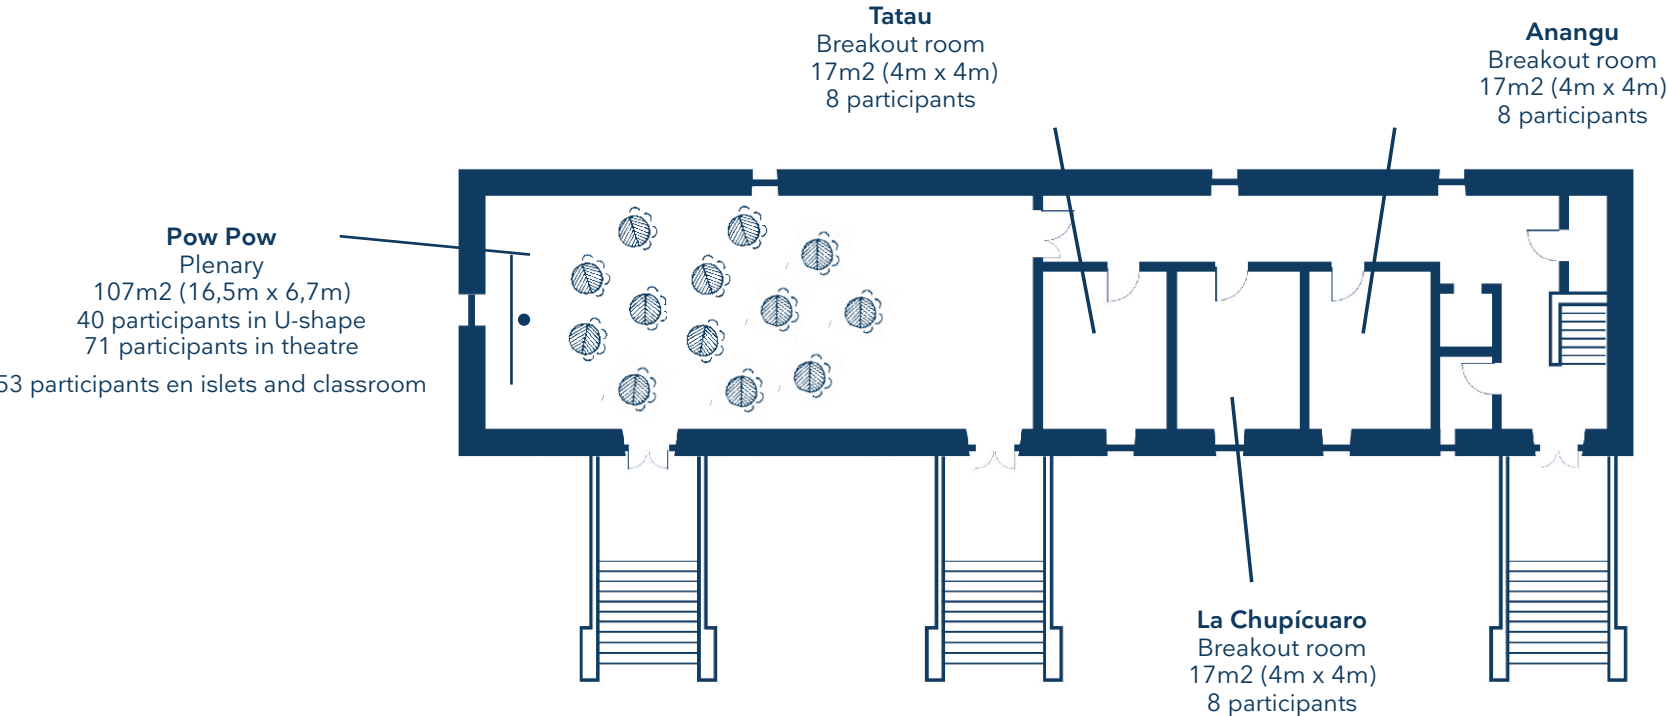

Your meeting rooms

Châteauform' Château de Herces

Castle Ground Floor

Lhasa
Informal room
34m² (5,4m x 5,7m)
11 participants

Do
55m² (10,9m x 4,3m)
22 participants in U-shape
28 participants in islets
36 participants in theatre

Your meeting rooms

Châteauform' Château de Herces

Castle
3rd Floor

Your meeting rooms

Châteauform' Château de Herces

Outbuilding, Ground Floor

Your meeting rooms

Châteauform' Château de Herces

Outbuilding,
Ground Floor

Moai
77m² (11m x 7m)
30 participants in U-shape
51 participants in theatre
38 participants in islets and classroom

Aïnou
67m² (9,6m x 7m)
27 participants in U-shape
45 participants in theatre
33 participants in islets and classroom

Your meeting rooms

Châteauform' Château de Herces

Outbuilding,
1st Floor

Dan

35m² (6,8m x 5,5m)
14 participants in U-shape
23 participants in theatre
17 participants in islets and classroom

Vaudou

58m² (12m x 5,5m)
23 participants in U-shape
38 participants in theatre
29 participants in islets and classroom