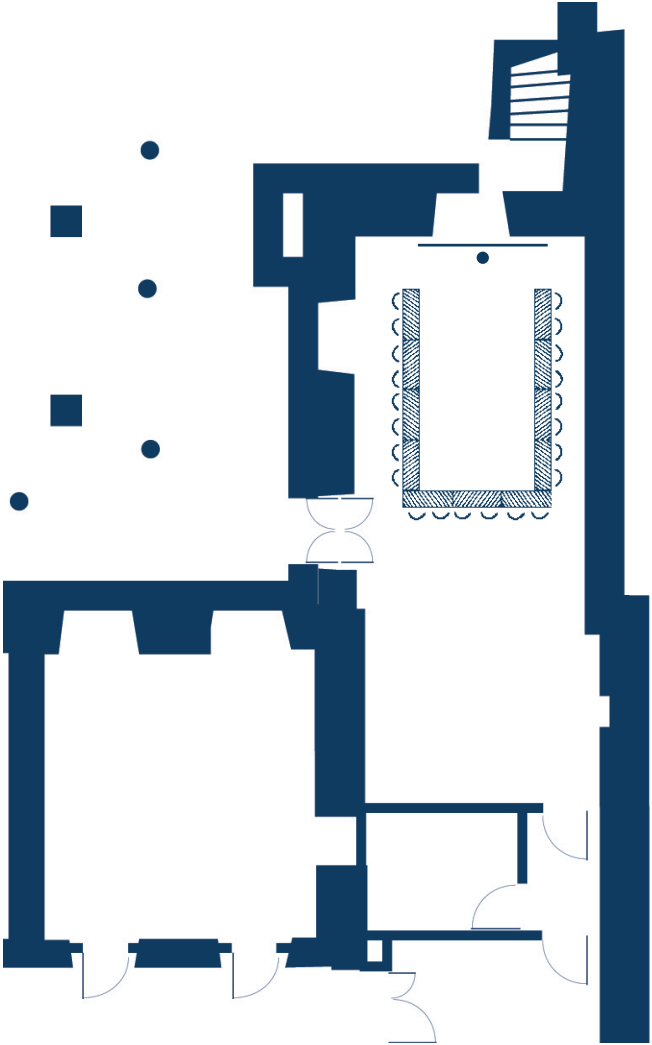

Your meeting rooms

Châteauform' Château de Herces

Castle Ground Floor

Lhasa
Informal room
34m² (5,4m x 5,7m)
11 participants

Do
55m² (10,9m x 4,3m)
22 participants in U-shape
28 participants in islets
36 participants in theatre

Your meeting rooms

Châteauform' Château de Herces

Castle
3rd Floor

Your meeting rooms

Châteauform' Château de Herces

Outbuilding, Ground Floor

Your meeting rooms

Châteauform' Château de Herces

Outbuilding,
Ground Floor

Moai
77m² (11m x 7m)
30 participants in U-shape
51 participants in theatre
38 participants in islets and classroom

Aïnou
67m² (9,6m x 7m)
27 participants in U-shape
45 participants in theatre
33 participants in islets and classroom

Your meeting rooms

Châteauform' Château de Herces

Outbuilding,
1st Floor

Dan

35m² (6,8m x 5,5m)
14 participants in U-shape
23 participants in theatre
17 participants in islets and classroom

Vaudou

58m² (12m x 5,5m)
23 participants in U-shape
38 participants in theatre
29 participants in islets and classroom