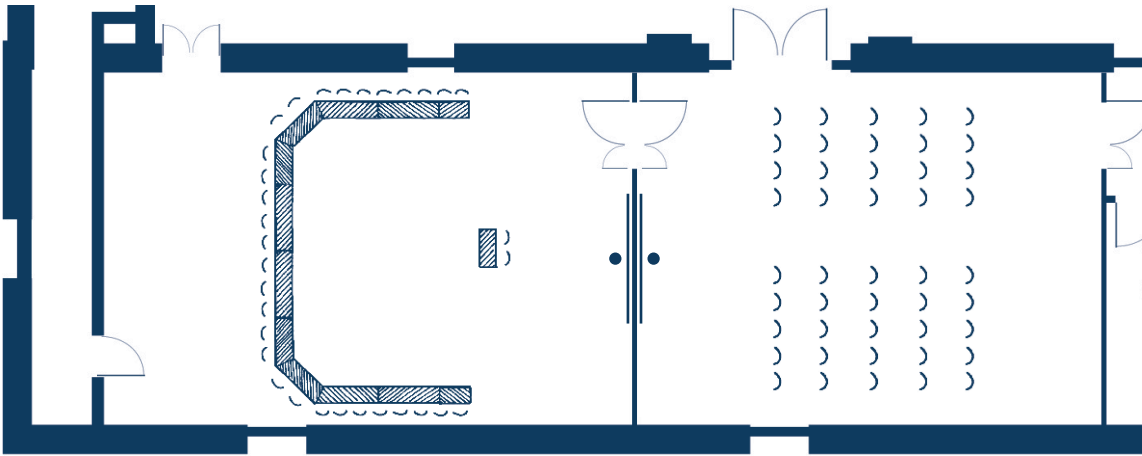

Your meeting rooms

Châteauform' Château de Herces

Castle Ground Floor

Lhasa
Informal room
34m² (5,4m x 5,7m)
11 participants

Do
55m² (10,9m x 4,3m)
22 participants in U-shape
28 participants in islets
36 participants in theatre

Your meeting rooms

Châteauform' Château de Herces

Castle
3rd Floor

Your meeting rooms

Châteauform' Château de Herces

Outbuilding, Ground Floor

Your meeting rooms

Châteauform' Château de Herces

Outbuilding,
Ground Floor

Moai
77m² (11m x 7m)
30 participants in U-shape
51 participants in theatre
38 participants in islets and classroom

Aïnou
67m² (9,6m x 7m)
27 participants in U-shape
45 participants in theatre
33 participants in islets and classroom

Your meeting rooms

Châteauform' Château de Herces

Outbuilding,
1st Floor

Dan

35m² (6,8m x 5,5m)
14 participants in U-shape
23 participants in theatre
17 participants in islets and classroom

Vaudou

58m² (12m x 5,5m)
23 participants in U-shape
38 participants in theatre
29 participants in islets and classroom