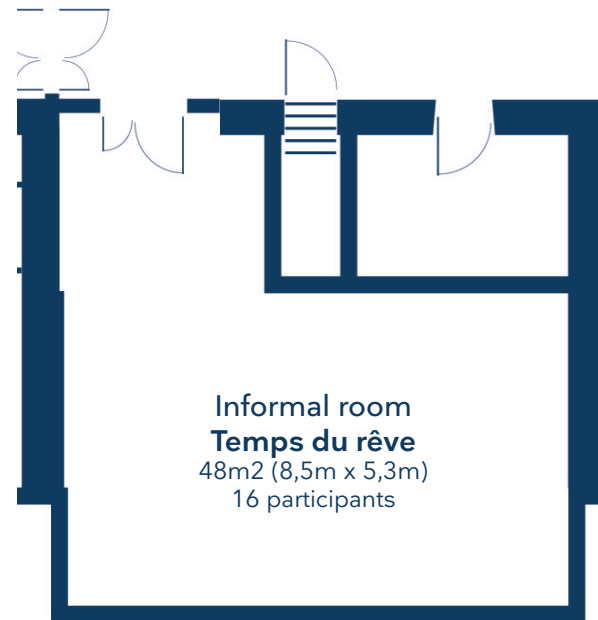

Your meeting rooms

Châteauform' Château de Herces

Castle Ground Floor

Lhasa
Informal room
34m² (5,4m x 5,7m)
11 participants

Do
55m² (10,9m x 4,3m)
22 participants in U-shape
28 participants in islets
36 participants in theatre

Your meeting rooms

Châteauform' Château de Herces

Castle
3rd Floor

Your meeting rooms

Châteauform' Château de Herces

Outbuilding, Ground Floor

Your meeting rooms

Châteauform' Château de Herces

Outbuilding,
Ground Floor

Moai
77m² (11m x 7m)
30 participants in U-shape
51 participants in theatre
38 participants in islets and classroom

Aïnou
67m² (9,6m x 7m)
27 participants in U-shape
45 participants in theatre
33 participants in islets and classroom

Your meeting rooms

Châteauform' Château de Herces

Outbuilding,
1st Floor

Dan

35m² (6,8m x 5,5m)
14 participants in U-shape
23 participants in theatre
17 participants in islets and classroom

Vaudou

58m² (12m x 5,5m)
23 participants in U-shape
38 participants in theatre
29 participants in islets and classroom