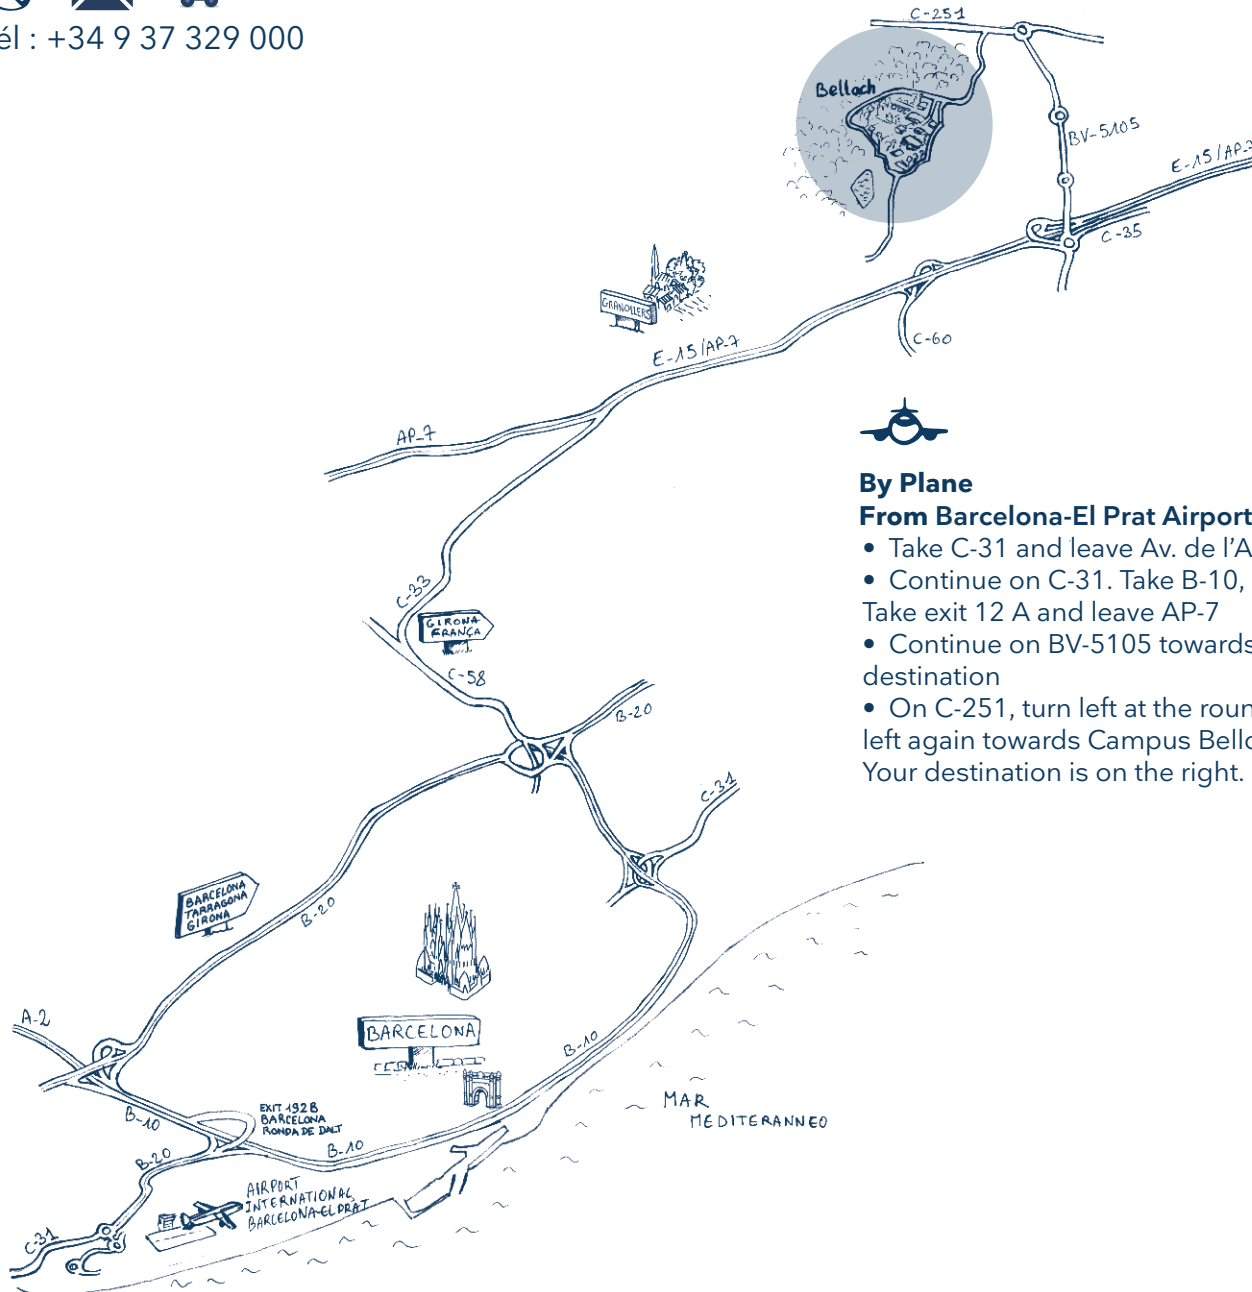

Campus Belloch

Campus Belloch, Ctra. C251, km 5,6 , 08430 La Roca (Barcelona), Spain

Tél : +34 9 37 329 000

Châteaufarm'

By Plane

From Barcelona-El Prat Airport - 45 min / 50 km:

- Take C-31 and leave Av. de l'Aeroport
- Continue on C-31. Take B-10, C-33 and AP-7
- Take exit 12 A and leave AP-7
- Continue on BV-5105 towards your destination
- On C-251, turn left at the roundabout, then left again towards Campus Belloch. Your destination is on the right.

By Train / Car

From Barcelona City - 30 min / 35 km:

- Take B-10 to Sant Adrià de Besòs and exit Gran Via de les Corts Catalanes
- Take C-33 and AP-7. Take exit 12 A and leave AP-7
- Continue on BV-5105 towards your destination
- On C-251, turn left at the roundabout, then left again towards Campus Belloch. Your destination is on the right.

GPS COORDINATES

Longitude : 2°33'95.96" East

Latitude : 41°62'76.20" North